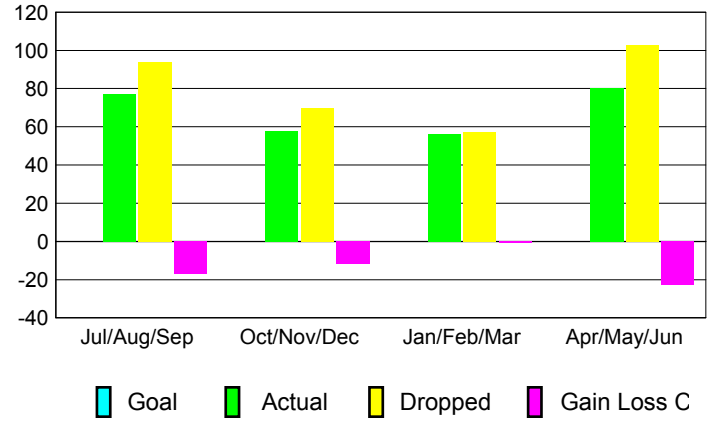

GMT: **MICHAEL BUTLER**

Location: **TEXAS**

GMT CA: **1**

**CLUBS**

Month	New Club Goal	Actual New Clubs	Actual Dropped Clubs	Gain/Loss of Clubs
<b>2012-2013</b>				
Jul/Aug/Sep	0	0	0	0
Oct/Nov/Dec	0	0	0	0
Jan/Feb/Mar	0	0	0	0
Apr/May/June	0	1	0	1
<b>Totals</b>	<b>0</b>	<b>1</b>	<b>0</b>	<b>1</b>

**Club Results 2012-2013**

Goal, New, Dropped, Gain/Loss

**YTD Status Quo Clubs 2012-2013**

Status Quo Clubs Compared to Status Quo Members

**Club Gain/Loss 2012-2013**

**MEMBERSHIP**

Month	Net Memb Goal	Actual New Memb	Actual Dropped Memb	Gain/Loss of Memb
<b>2012-2013</b>				
Jul/Aug/Sep	0	77	94	-17
Oct/Nov/Dec	0	58	70	-12
Jan/Feb/Mar	0	56	57	-1
Apr/May/June	0	80	103	-23
<b>Totals</b>	<b>0</b>	<b>271</b>	<b>324</b>	<b>-53</b>

**Membership Results 2012-2013**

Goal, New, Dropped, Gain/Loss

**Gender Comparison 2012-2013**

**Membership Gain/Loss 2012-2013**