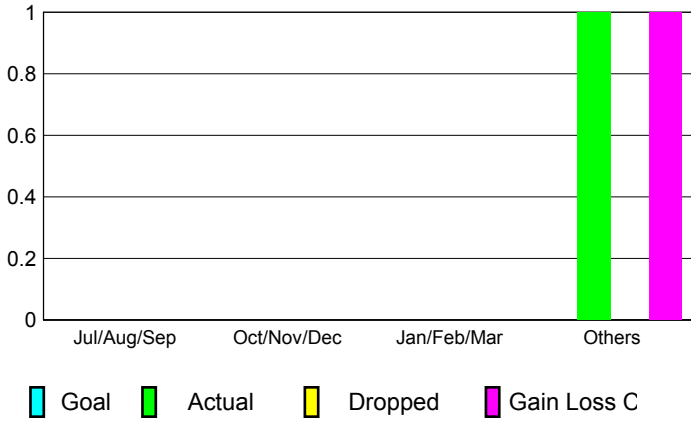

GMT: **MICHAEL BUTLER**

Location: **TEXAS**

GMT CA: **1**

**CLUBS**

Month	New Club Goal	Actual New Clubs	Actual Dropped Clubs	Gain/Loss of Clubs
<b>2012-2013</b>				
Jul/Aug/Sep	0	0	0	0
Oct/Nov/Dec	0	0	0	0
Jan/Feb/Mar	0	0	0	0
Apr/May/June	0	1	0	1
<b>Totals</b>	<b>0</b>	<b>1</b>	<b>0</b>	<b>1</b>

**Club Results 2012-2013**

Goal, New, Dropped, Gain/Loss

**YTD Status Quo Clubs 2012-2013**

Status Quo Clubs Compared to Status Quo Members

**Club Gain/Loss 2012-2013**

**MEMBERSHIP**

Month	Net Memb Goal	Actual New Memb	Actual Dropped Memb	Gain/Loss of Memb
<b>2012-2013</b>				
Jul/Aug/Sep	0	77	94	-17
Oct/Nov/Dec	0	58	70	-12
Jan/Feb/Mar	0	56	57	-1
Apr/May/June	0	80	103	-23
<b>Totals</b>	<b>0</b>	<b>271</b>	<b>324</b>	<b>-53</b>